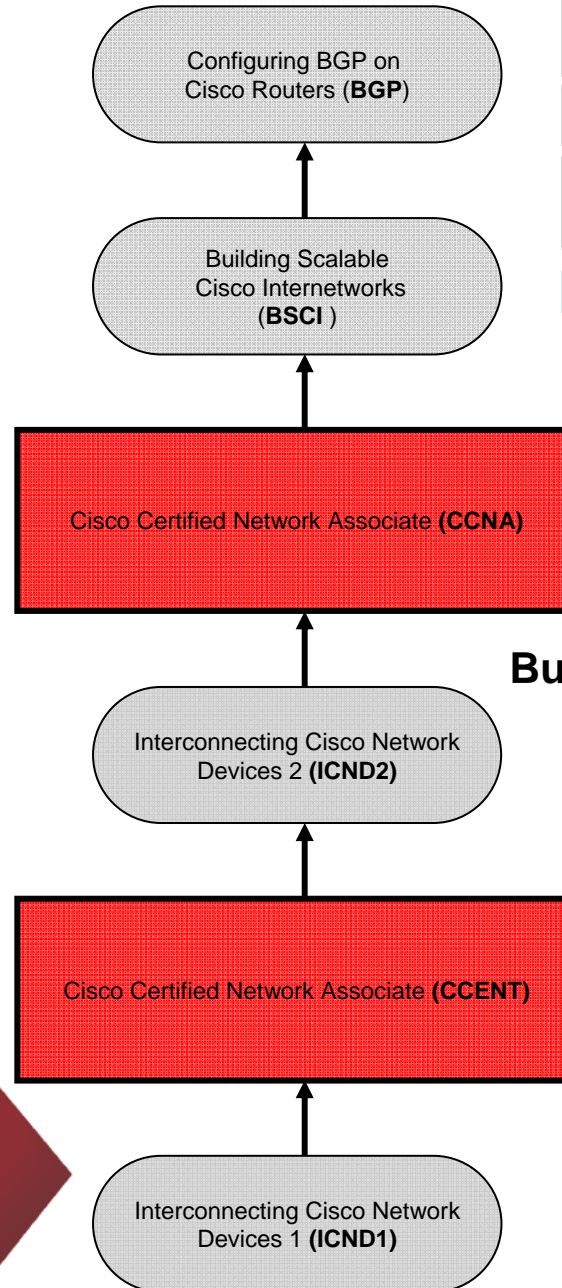

www.flane.co.uk

LONDON
METROPOLITAN
NETWORK
Higher. Further. Faster.

For more information
Please contact LMN
Business Development Manager
Maria Ilija
Tel 020 7460 5204
Fax 020 7460 5207
m.ilia@lmn.net.uk
www.lmn.net.uk