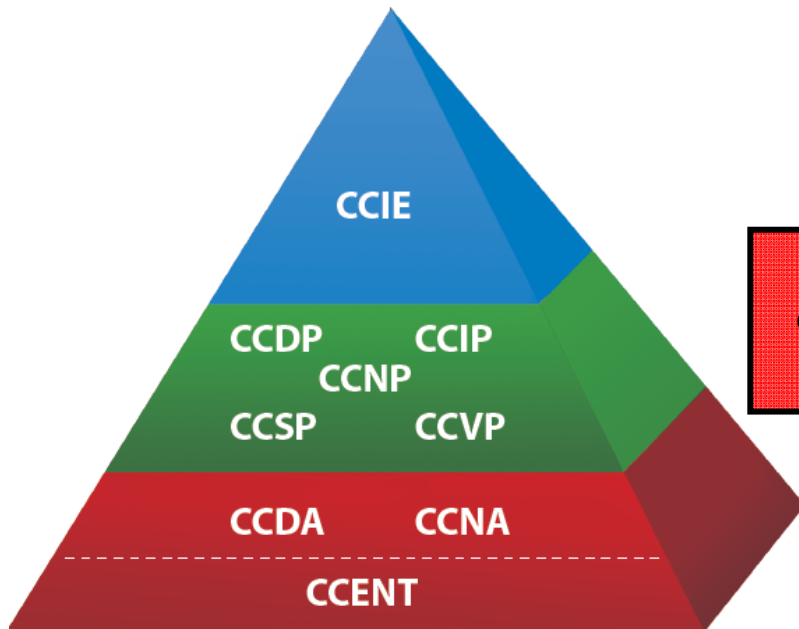

www.flane.co.uk

LONDON
METROPOLITAN
NETWORK
Higher. Further. Faster.

For more information
Please contact LMN
Business Development Manager
Maria Ilija
Tel 020 7460 5204
Fax 020 7460 5207
m.ilia@lmn.net.uk
www.lmn.net.uk